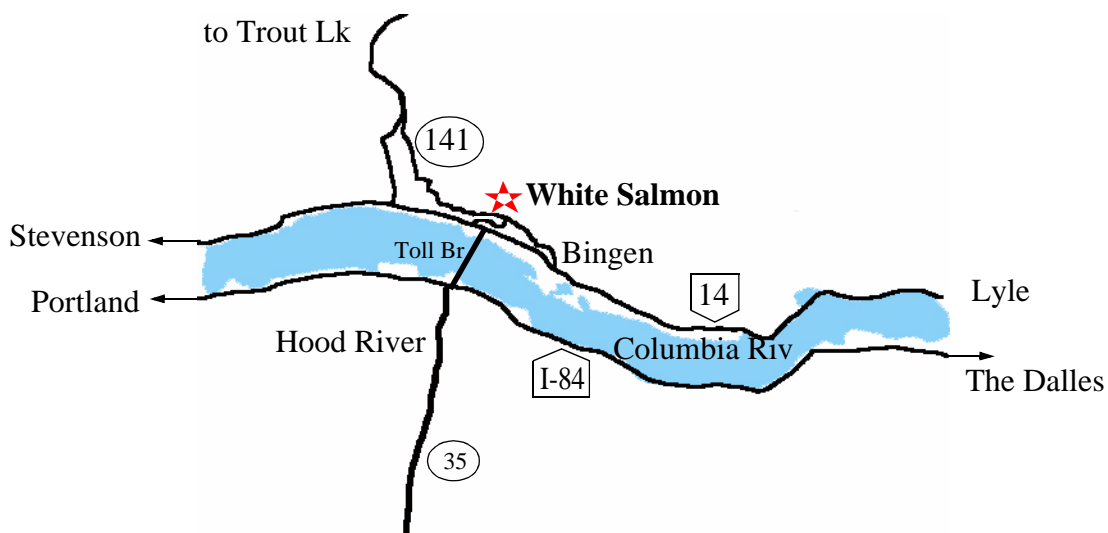

The White Salmon Glassworks

The White Salmon Glassworks gallery is open weekends and almost any other time by appointment. Friday nights are our family fun nights and the events vary from glassblowing demos to hands-on studio projects. Children and adults can make their own glass-art projects on the nights highlighted in green below. **Blow-your-own Ornament program starts the Friday after Thanksgiving and continues on Friday, Saturday and Sunday until the weekend before Christmas.**

NOVEMBER 2009

Su	M	Tu	W	Th	F	Sa
1	2	3	4	5	6	7
8	9	10	11	12	13	14
15	16	17	18	19	20	21
22	23	24	25	26	27	28
29	30					

DECEMBER 2009

Su	M	Tu	W	Th	F	Sa
		1	2	3	4	5
6	7	8	9	10	11	12
13	14	15	16	17	18	19
20	21	22	23	24	H	26
27	28	29	30	31		

**CLOSED
JANUARY**

- Family Fun Night crafts & free demos 4 pm - 8 pm
- Gallery open 10 am - 5 pm
- Gallery open 11 am - 3 pm
- Blow-Your-Own Christmas Ornament - Friday 4 pm to 9 pm, Sat/Sun Noon to 6 pm (Gallery opens at 10 am)

Map and directions to White Salmon Glassworks:

105 E. Jewett Blvd White Salmon, WA 98672
www.whitesalmonglassworks.com

(509) 493-8400